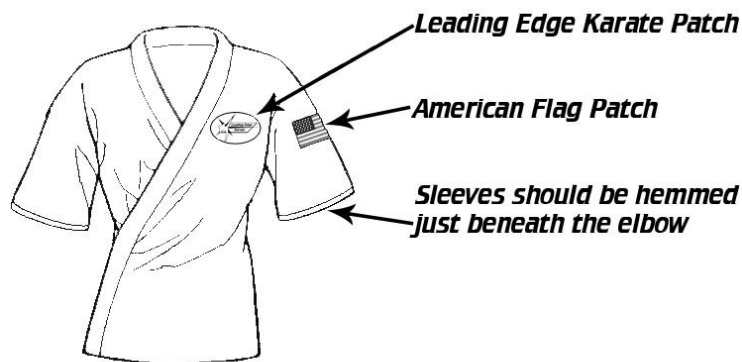

The monthly calendar reflects events that effect your normal weekly class schedule. Please watch for changes.

Please take the time to visit our website at **LeadingEdgeMartialArts.com** Please choose the school location at the top to find the Member's Section where you will find quick links for downloading your New Member's Packet, our current class schedules, and the monthly calendars.

We send out regular emails to keep you informed about changes and special events. LEMA also strives to stay up to date with all Social Media outlets. Please follow us on Facebook, Twitter, Instagram etc. Don't forget while you are logged in to CHECK-IN and leave your positive reviews on Facebook, Twitter, Foursquare, Google+ , Yelp, etc.

Thank you again for choosing Leading Edge Martial Arts. We look forward to working with you!

**Be sure to download our app today. ** Go to your app store and search Leading Edge Martial Arts. Be sure to enable our push notifications. We will only use these for important updates like weather closings, etc. When you sign in, you will be asked for a studio code. Your studio code is LEMAallentown for Allentown students and LEMAbethlehem for Bethlehem students.

Sincerely,

Team LEMA

Your LEMA Uniform (Gi)

Please keep your uniform clean. Do not wash your belt. Please have patches on and sleeves hemmed within 1 week of beginning your training.

We recommend Ace Cleaners (LEMA-Allentown) and Springhill Cleaners (Bethlehem) for your uniform alterations. Just ask for sleeves and patches and they know what to do.

LEMA-Allentown

Ace Cleaners

3035 W. Emmaus Ave.

Allentown, PA 18103

LEMA-Bethlehem

Springhill Cleaners

3839 Bath Pike (Rte 512)

Bethlehem, PA 18017